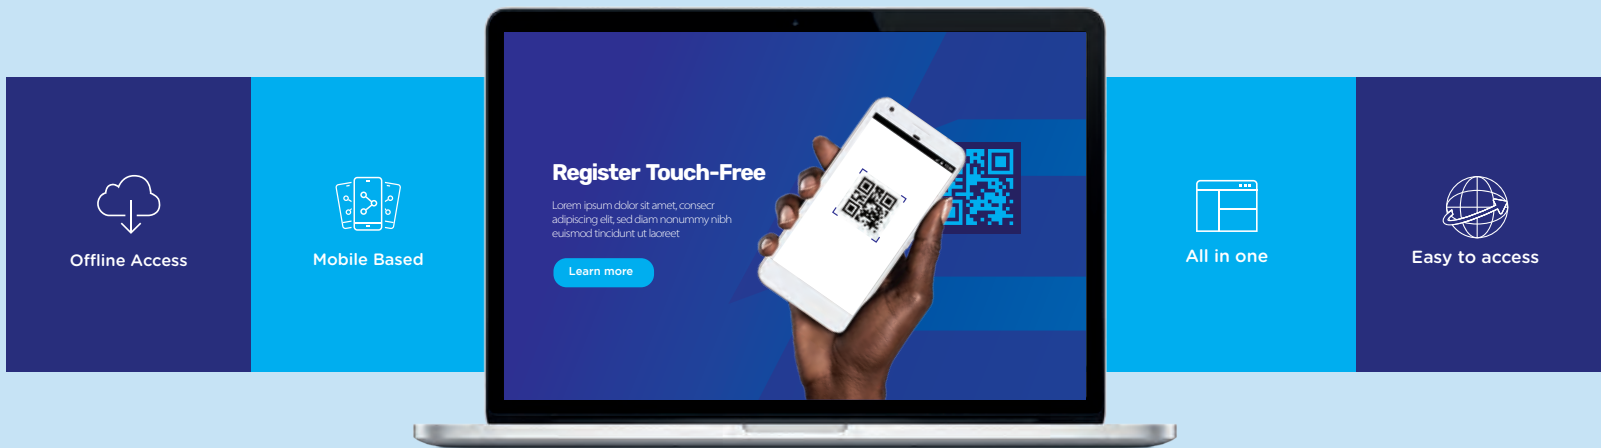

Safe & Secure

adipiscing elit, sed diam nonummy nibh euismod tincidunt ut laoreet

Log In Sign Up

Easy Tracking

adipiscing elit, sed diam nonummy nibh euismod tincidunt ut laoreet

Log In Sign Up

Register Touch-Free

adipiscing elit, sed diam nonummy nibh euismod tincidunt ut laoreet

Log In Sign Up

Get Started

The registration process must be easy and straight forward

kwelubalddor@gmail.com

Confirm your password

Log in with facebook Log in with google

Sign Up

Paul Addo

Edit Profile

Female

26/04/1990

+233005566779

Gender

Female Male

Next

Offline Access

Mobile Based

Register Touch-Free

Learn more

All in one

Easy to access