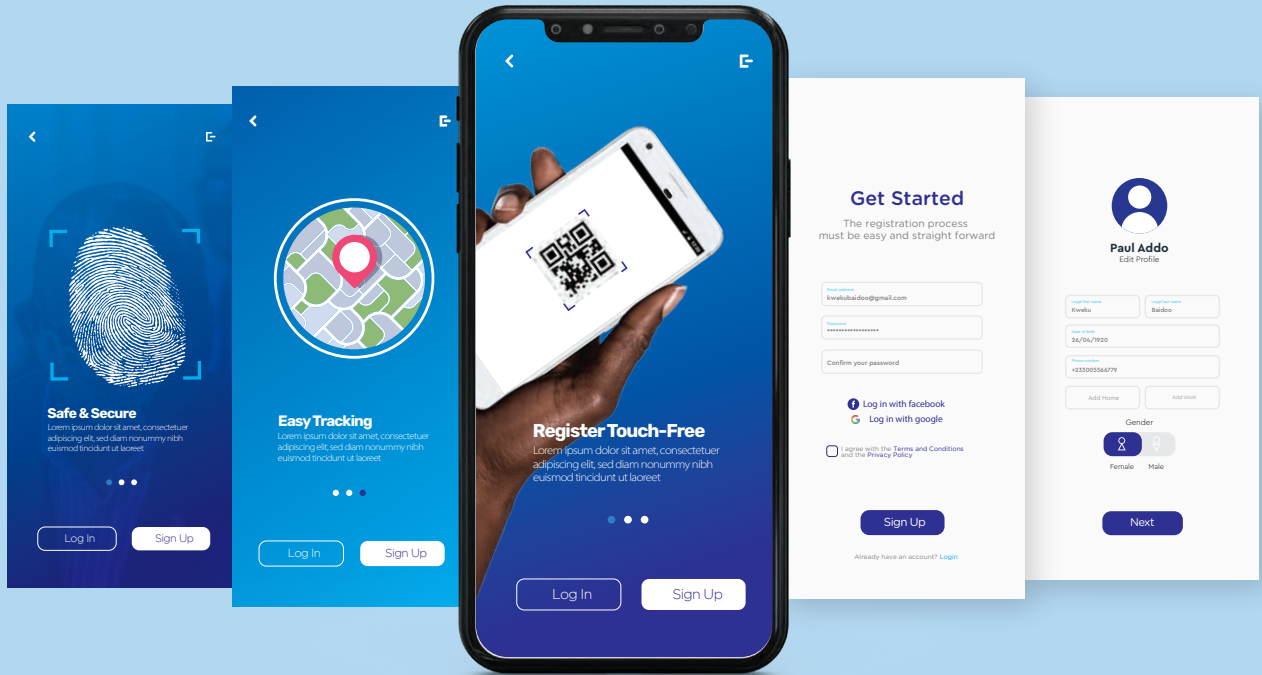

21:16
Ryde
Premium Trips
Do not compromise on your commutes

FEATURED Shuttle Trips

- Send Bookings & Receipts Instantly
- Multi-Stop
- Plan Premium Trips - Not Available

FEATURED Rental Vehicles

- 2018 Range Rover

Ryde like a boss

Rent A Car.
Be spoiled for choice.

EbanApp UI.

#231f20

#2E3192

#00AEEF

#00AEEF

#231f20

Safe & Secure

adipiscing elit, sed diam nonummy nibh euismod tincidunt ut laoreet

Log In Sign Up

Easy Tracking

adipiscing elit, sed diam nonummy nibh euismod tincidunt ut laoreet

Log In Sign Up

Register Touch-Free