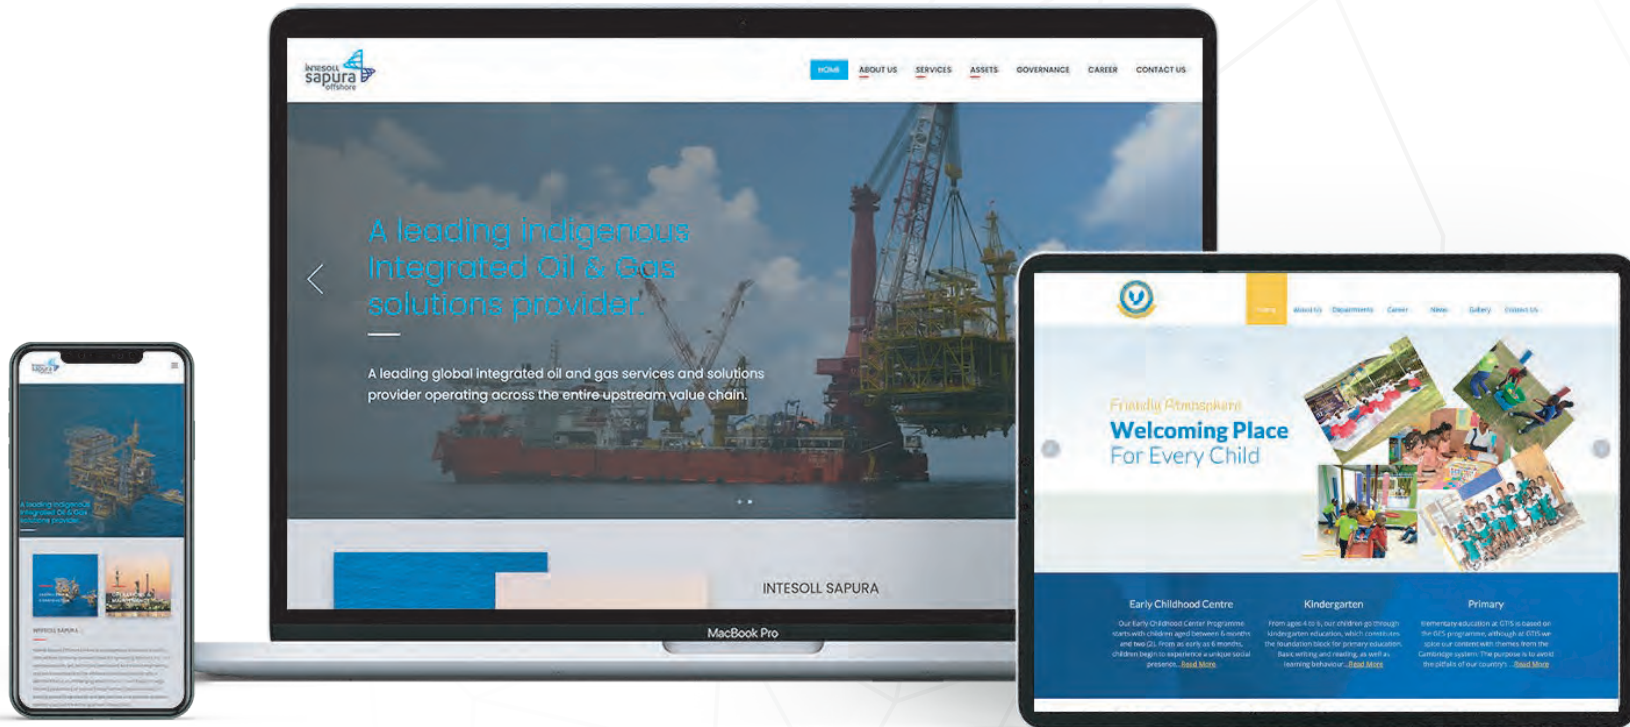

UI Design.

www.intesollsapura.com

www.gtischool.com